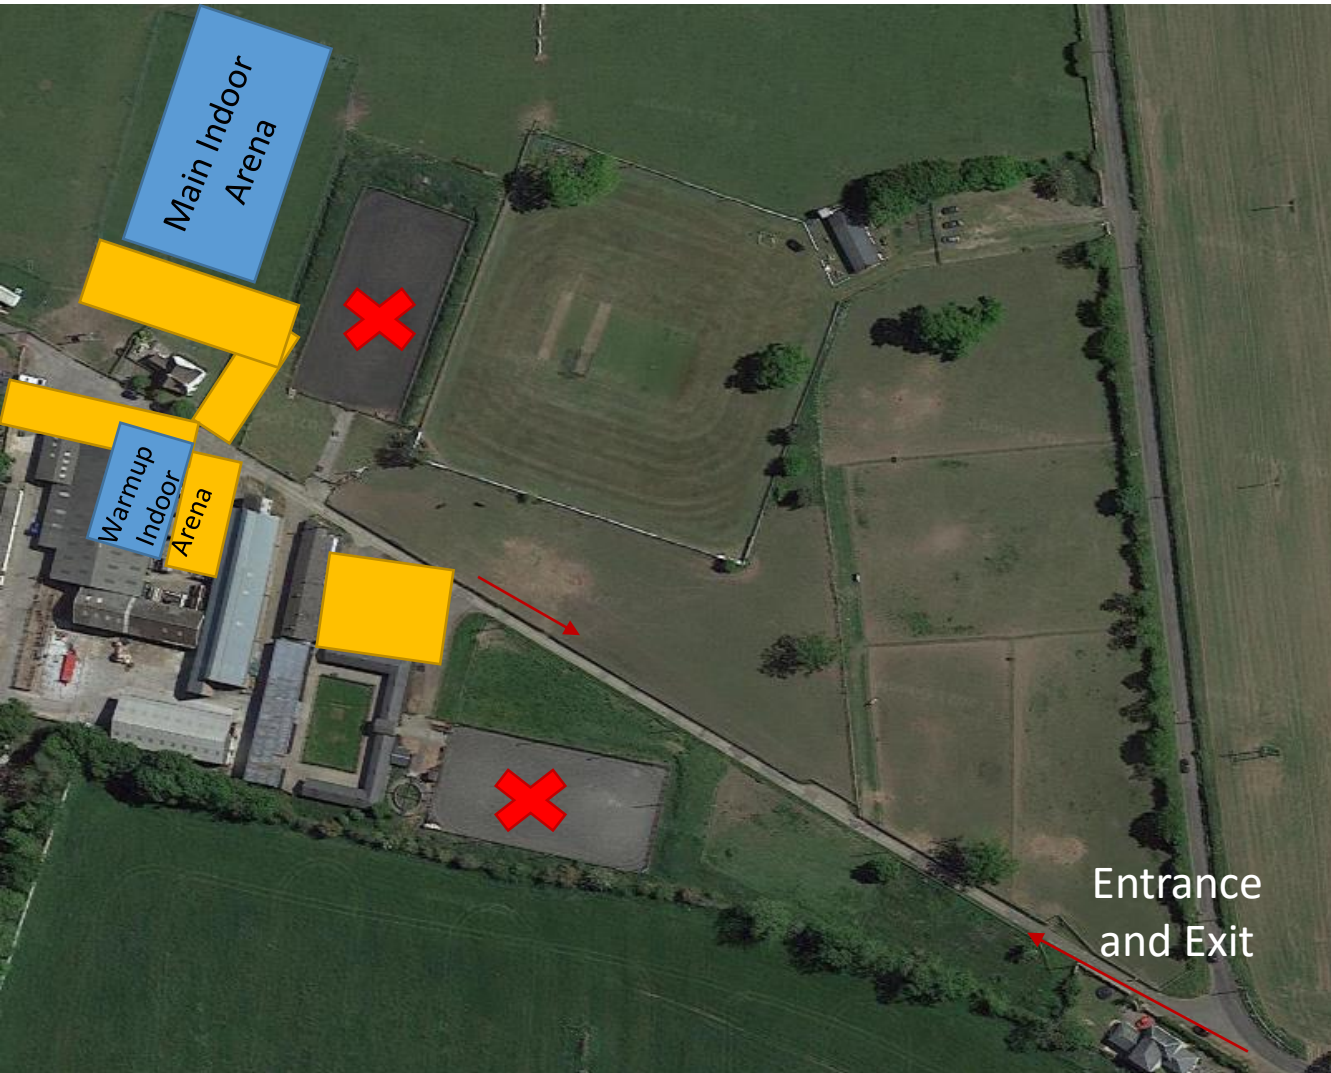

BBDRC, Kirkley Hall, Site Plan. DRESSAGE LEAGUE

This event organised and managed by BBDRC must request all competitors / Visitors to ensure they are aware of what is requested of them whilst taking attending.

BBDRC:

We are a small voluntary riding club, We aim to provide fun activity's / Events whenever possible, As such please be polite and co-operate with us as each event determines the next.

Parking:

Due to limited car parking ,Please ensure to park within the yellow highlighted areas, allowing additional space for others. Vistors coming to provide moral support in cars, please park on main campus (5 Minutes walk)

Please no Haynets outside of trailers / Wagons and please ensure poo is cleaned up before you leave. #HavingVenueRespect.

COVID Government Restrictions:

Whilst at this event it is still under government restrictions to ensure correct use of a face mask or face visor/shield, Info can be found on (.gov.uk), BBDRC will not be providing face masks at this event as such it is your own responsibility to bring one.

Refunds:

Please see bbdrc website.

Photography:

Emily Little from Emily L Photography will be present at this event.

Indoor Arena, Main Set up.